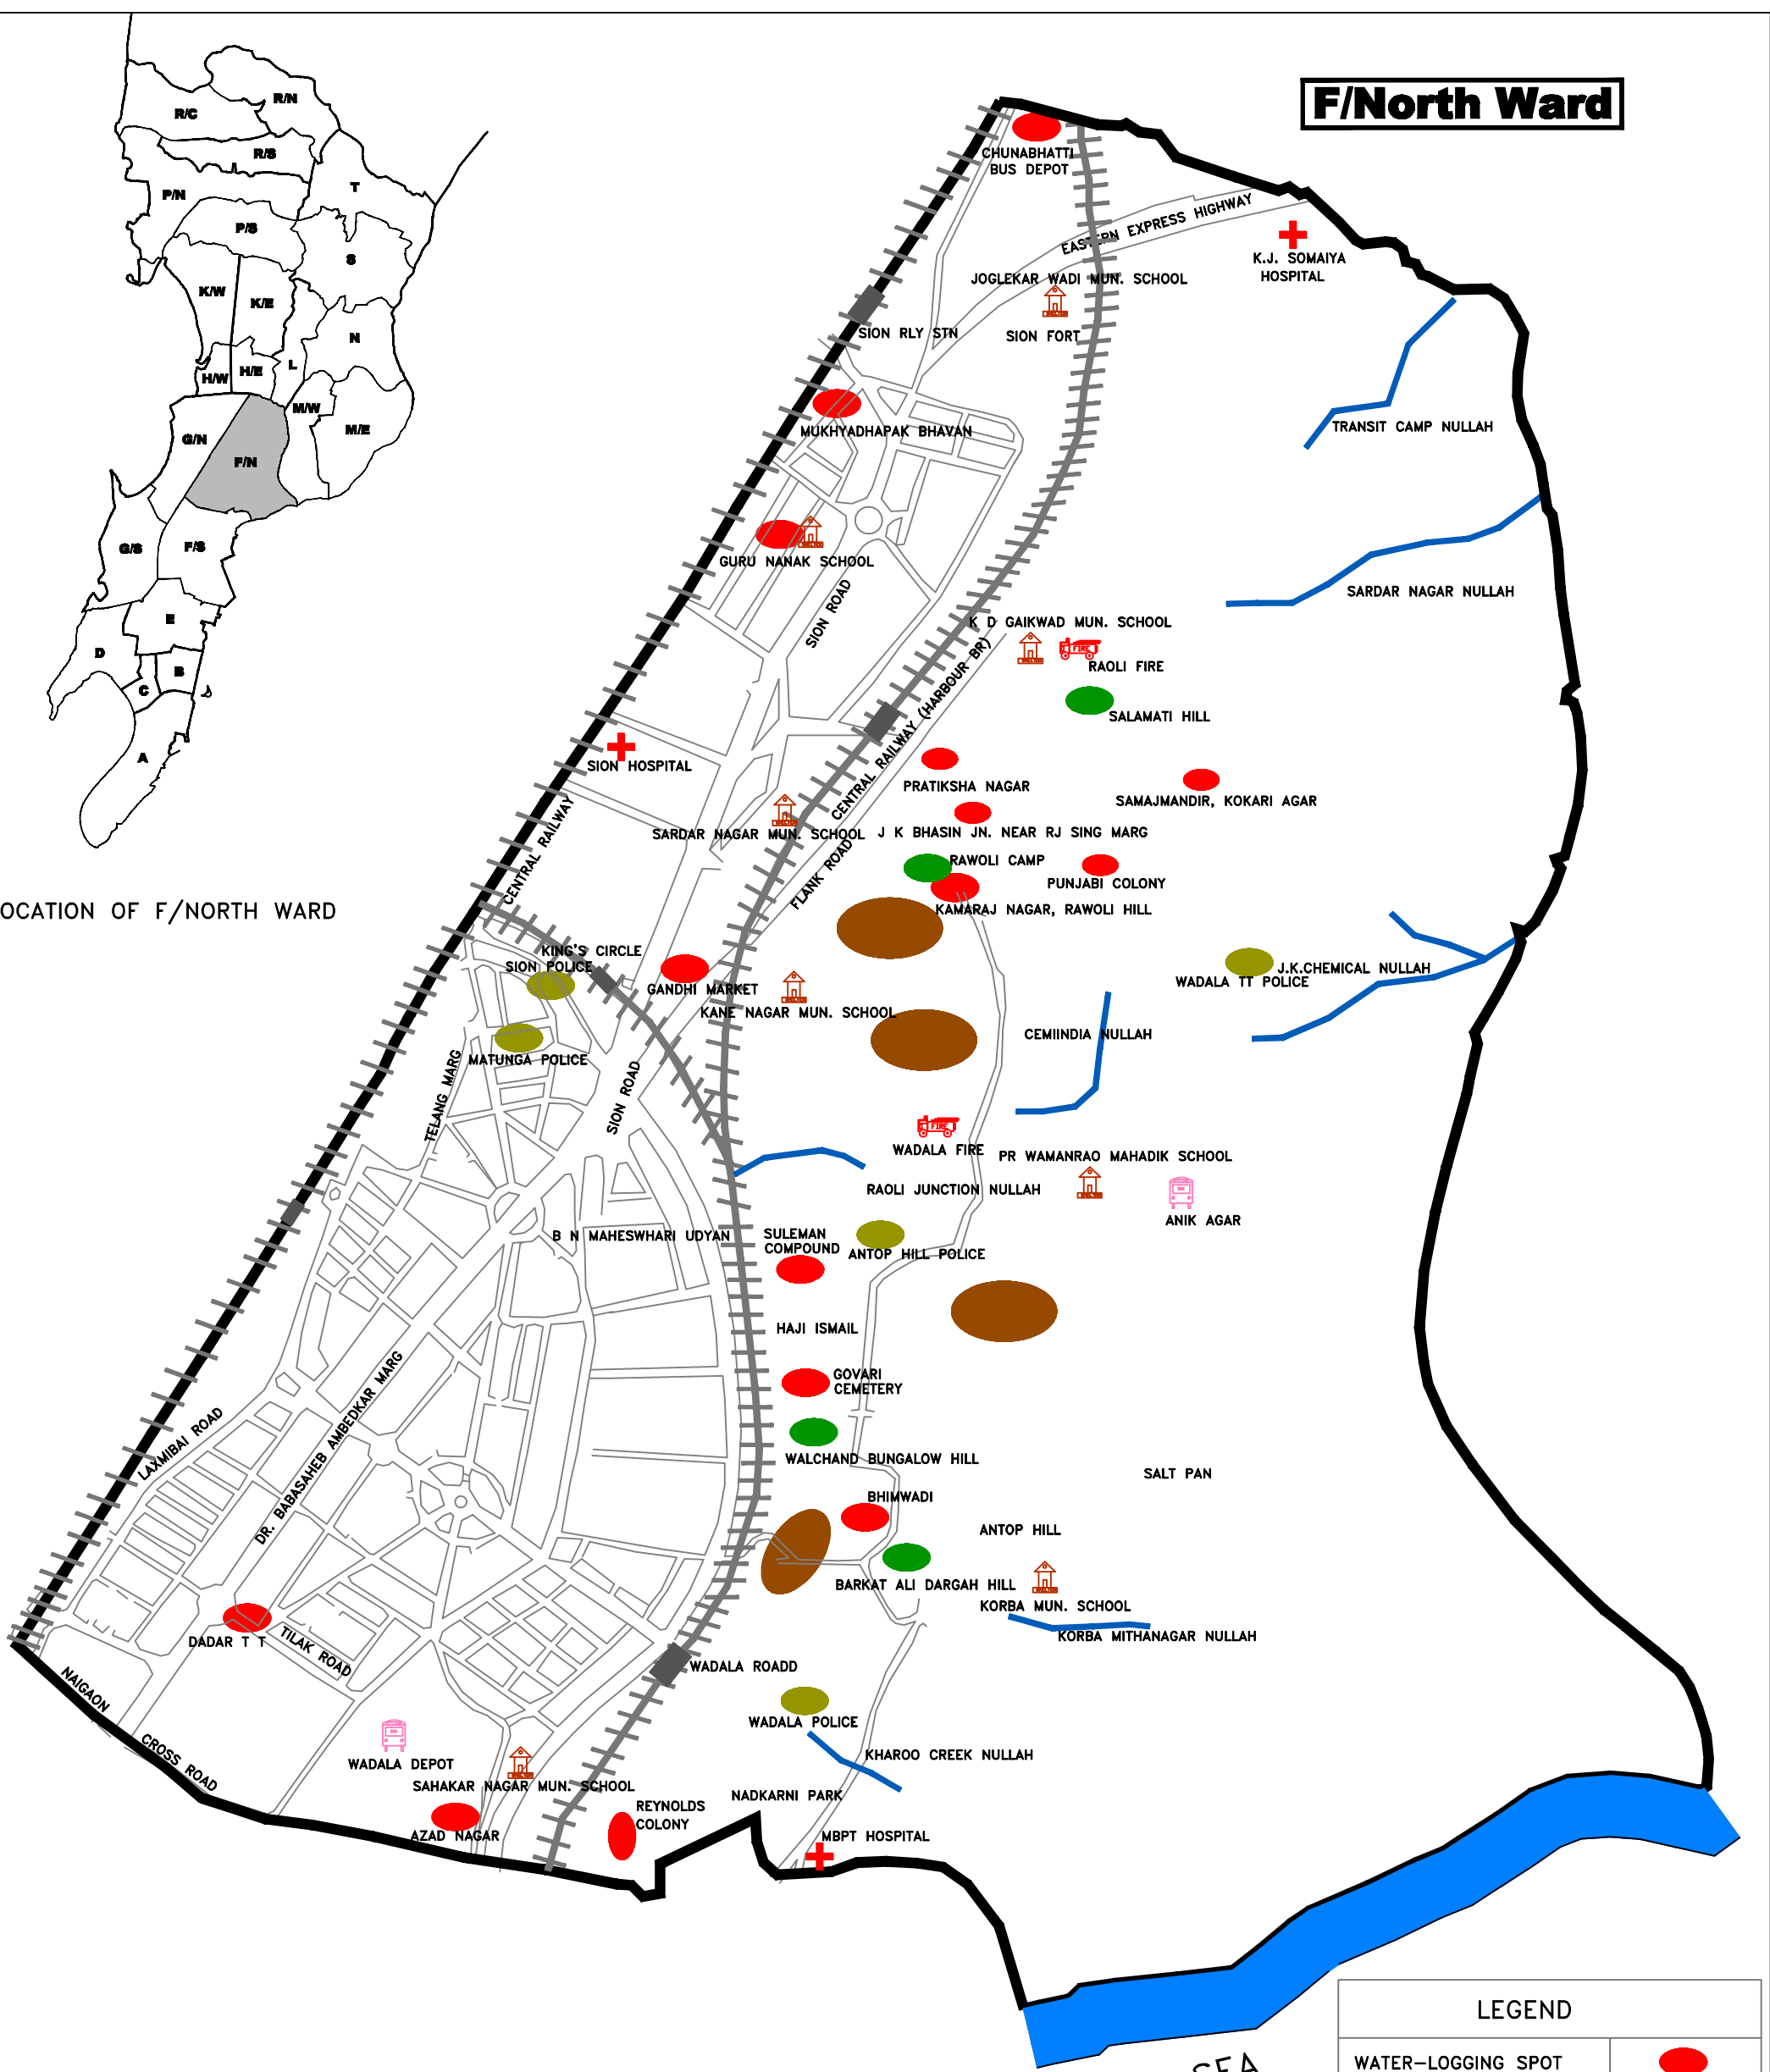

F/North Ward

LOCATION OF F/NORTH WARD

LEGEND	
WATER-LOGGING SPOT	
MAJOR HOSPITALS	
BUS DEPOTS	
POLICE STATIONS	
FIRE STATIONS	
SHELTER/MUN.SCHOOLS	
LANDSLIDE PRONE AREAS	
VULNERABLE SETTLEMENT	
NULLAHS	
RAILWAY STATIONS	

POPULATION (2011) = 5,28,767

NOT TO SCALE